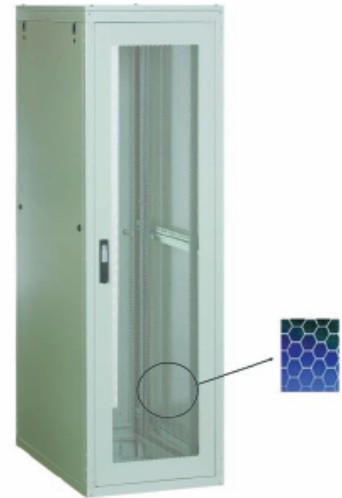

EDFV 800 wide with 19" perforation

Num: Eldon_200710_15

Full vented doors 800 wide now with 19" wide perforation

19 Inch wide perforation

Next to the 600 wide EDFV ventilation doors, which were already equipped with a 19-Inch wide perforation, Eldon will now also change the 800 wide versions. Both widths will be offered with a 19-Inch wide 80, 3% punching for maximum cross-flow, guiding the cold air directly to the servers.

The left and right hand side of the door (next to the punching) now covers the sides next to the 19-Inch profiles in the (server) rack, which gives a much more appealing appearance to the rack. This is because the sides are now covering any patch or power cables, which might be in plain site.

The change will be effective as of the 29th of October 2007.
All 800 wide EDFV doors with the new perforation width will be marked with: "New 19-Inch perforation width"

Different situations:

EDFV. Flush full vented door (80,3%) with swing handle

Description: Flush left or right, 130 degree hinged, fully vented door with 80,3% ventilation for optimum "cross-flow" cooling of the servers inside the rack. To be used in combination with the EDFV full vented rear panels. Optional inserts can be fitted from the LSSI programme.
Material: 1.25 mm steel plate.
Finish: Structure powder paint light grey, RAL 7035.
Pack. quantity: 1 door with swing handle (key no. 333) and hinges.