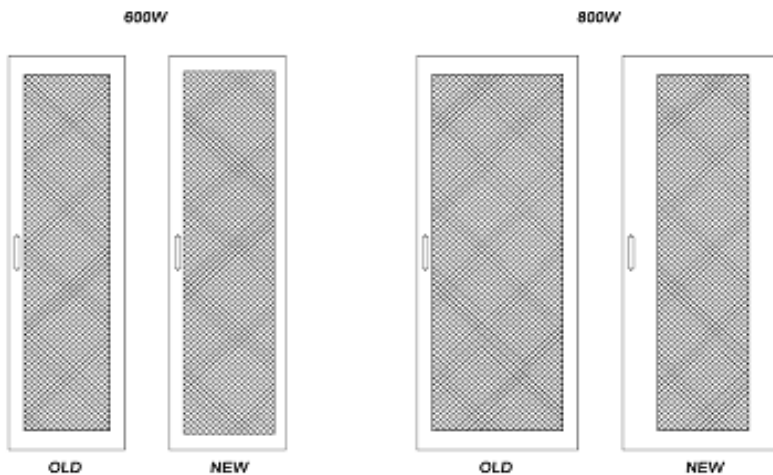

EDFV 800 wide with 19" perforation

Num: Eldon_200710_15

Full vented doors 800 wide now with 19" wide perforation

19 Inch wide perforation

Next to the 600 wide EDFV ventilation doors, which were already equipped with a 19-Inch wide perforation, Eldon will now also change the 800 wide versions. Both widths will be offered with a 19-Inch wide 80, 3% punching for maximum cross-flow, guiding the cold air directly to the servers.

The left and right hand side of the door (next to the punching) now covers the sides next to the 19-Inch profiles in the (server) rack, which gives a much more appealing appearance to the rack. This is because the sides are now covering any patch or power cables, which might be in plain site.

The change will be effective as of the 29th of October 2007.
All 800 wide EDFV doors with the new perforation width will be marked with: "New 19-Inch perforation width"

Different situations:

EDFV. Flush full vented door (80,3%) with swing handle